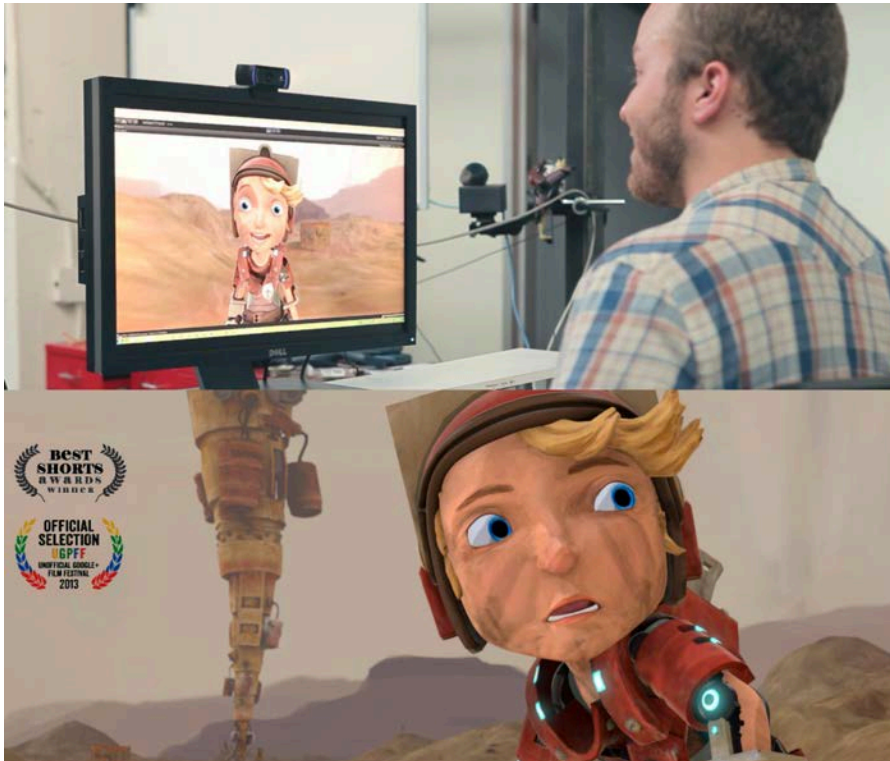

Real-Time Animation of Cartoon Character Faces

Real-Time Live!

Contact:
Emiliano Gambaretto and Charles Piña
Mixamo Inc.

Image from the animated short "Unplugged" by Mixamo.

Leveraging Mixamo Face Plus technology, this live demo extracts facial expressions in real time at 30 fps from the user and applies these facial expressions to cartoon characters inside a 3D engine. The experience doesn't require calibration and works out of the box.